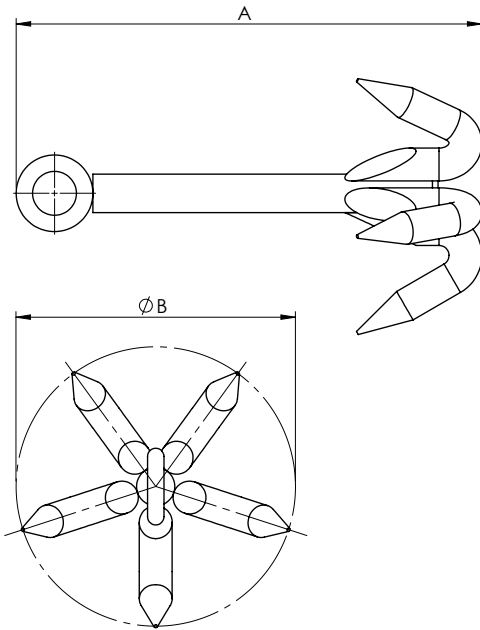

Hand Grapnel

The Hand Grapnel is a lightweight and portable five prong grapnel, manufactured from high tensile steel and finished in orange marine paint.

Typically used in buoy recovery operations when grappling from the side of a vessel or in lightweight cable recovery.

Features:

- Manufactured from high strength structural steel
- Solid construction to ensure long product life
- Painted using marine grade paint

Applications:

- Buoy recovery
- Cable recovery

Dimensions

Part Number	Description	A	B	WLL	Proof load
0001-1431	250kg Hand Grapnel	355mm	255mm	250kg	375kg
0001-1434	400kg Hand Grapnel	455mm	255mm	400kg	600kg